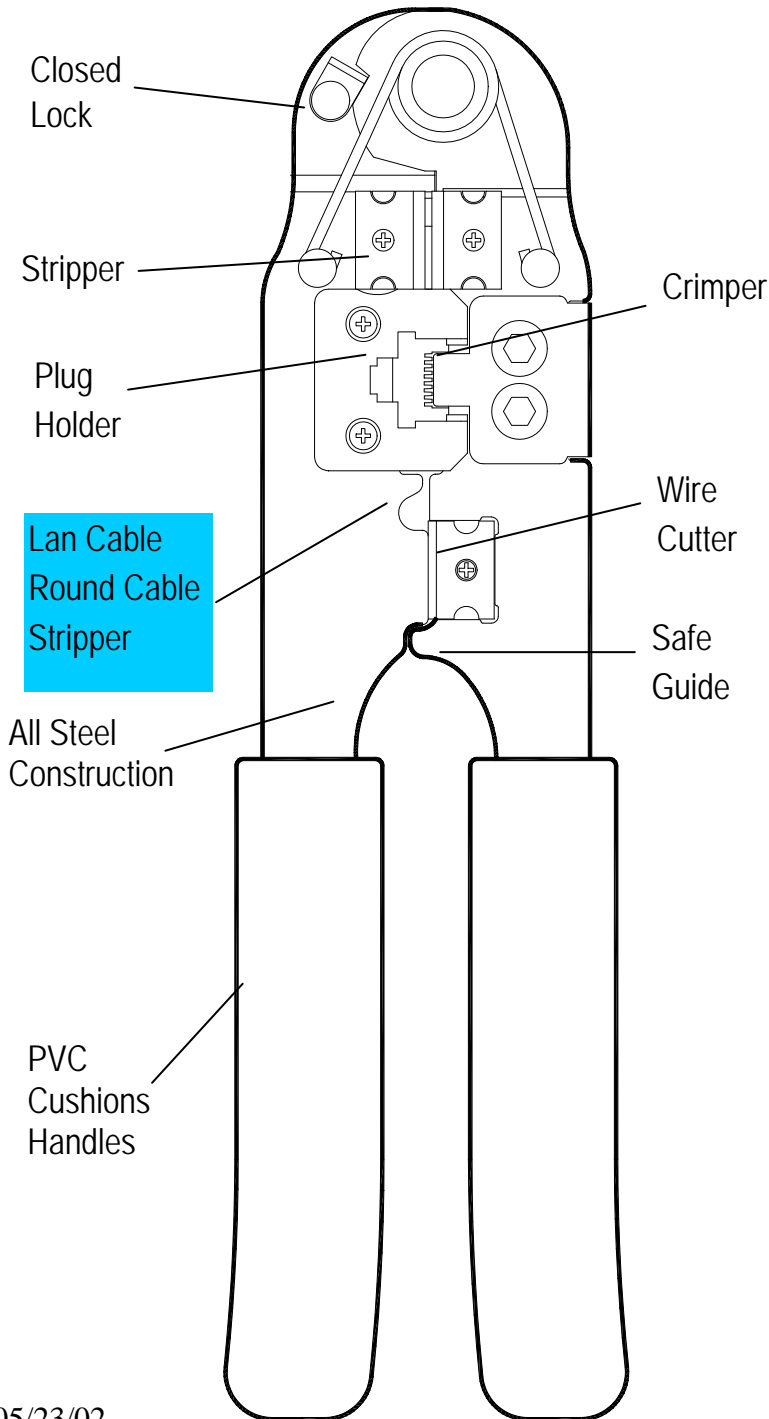

# DL-1004/1006/1008/1010

## MODULAR CUTS-STRIPS-CRIMPS TOOL

**EXTRA USE FOR STRIPPING  
LAN CABLE & ROUND CABLE**

### Specification:

- **Item No:** DL-1004 (4P4C&4P2C)  
DL-1006 (6P6C/RJ-12)  
(6P4C/RJ-11)  
(6P2C)  
DL-1008 (8P8C/RJ-45)  
DL-1010 (10P10C)

- \* **Length:** 8" (203+/-3mm)
- \* **Material:** 3.2mm Low Carbon Steel
- \* **Hardness:** HR30N 55-65
- \* **Finished:** Black oxide finished.